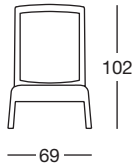

EU REGISTERED DESIGN

Art. 2043-2

EU REGISTERED DESIGN

Art. 2043

Imballo su pallet  
Packing on pallet

Imballo Packing	2 pezzi 2 pieces
Peso unitario Unit weight	Kg 16,000
Misure imballo Packing sizes	177x70x57,5 cm

Imballo Packing	16 pezzi 16 pieces
Peso unitario Unit weight	Kg 16,000
Misure imballo Packing sizes	237 16pz 177 16

**CATAS**

Conforme EN 581-2:2015  
Compliant with EN 581-2:2015

**CATAS**

Conforme EN 581-2:2015  
Compliant with EN 581-2:2015