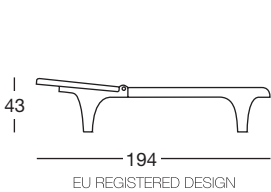

EU REGISTERED DESIGN

Art. 2043-2

EU REGISTERED DESIGN

Art. 2043

Imballo su pallet  
Packing on pallet

Imballo Packing	2 pezzi 2 pieces
Peso unitario Unit weight	Kg 16,000
Misure imballo Packing sizes	177x70x57,5 cm