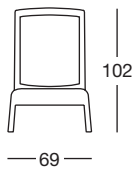

EU REGISTERED DESIGN

Art. 2043-2

EU REGISTERED DESIGN

Art. 2043

Imballo su pallet  
Packing on pallet

Imballo Packing	2 pezzi 2 pieces
Peso unitario Unit weight	Kg 16,000
Misure imballo Packing sizes	177x70x57,5 cm

Imballo Packing	16 pezzi 16 pieces
Peso unitario Unit weight	Kg 16,000
Misure imballo Packing sizes	237 16pz 177 16

**CATAS**

Conforme EN 581-2:2015  
Compliant with EN 581-2:2015

**CATAS**

Conforme EN 581-2:2015  
Compliant with EN 581-2:2015