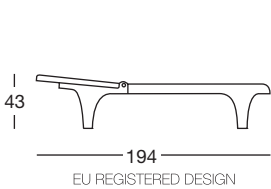

EU REGISTERED DESIGN

Art. 2043-2

EU REGISTERED DESIGN

Art. 2043

Imballo su pallet  
Packing on pallet

Imballo Packing	2 pezzi 2 pieces
Peso unitario Unit weight	Kg 16,000
Misure imballo Packing sizes	177x70x57,5 cm